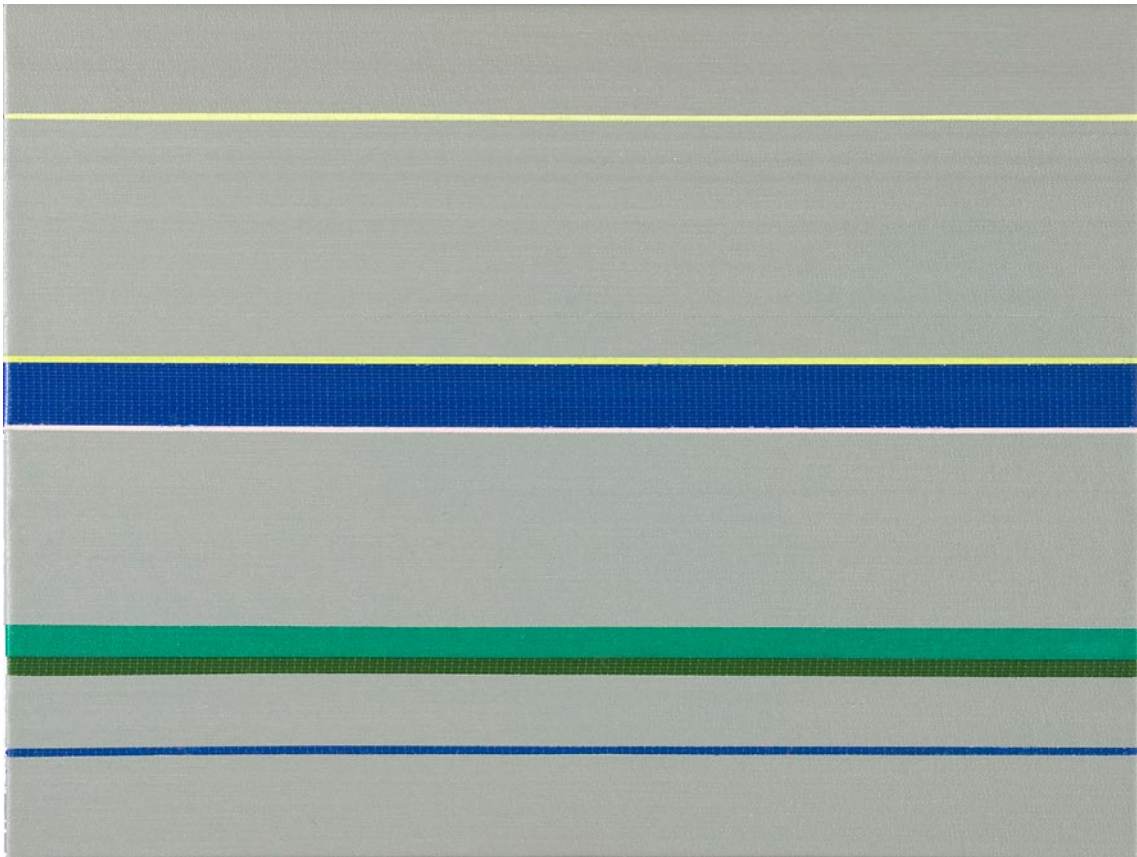

Montages 2002 (selection from a series)

Paris, 2002

Adhesive tape on wood, 21 x 27.5 cm