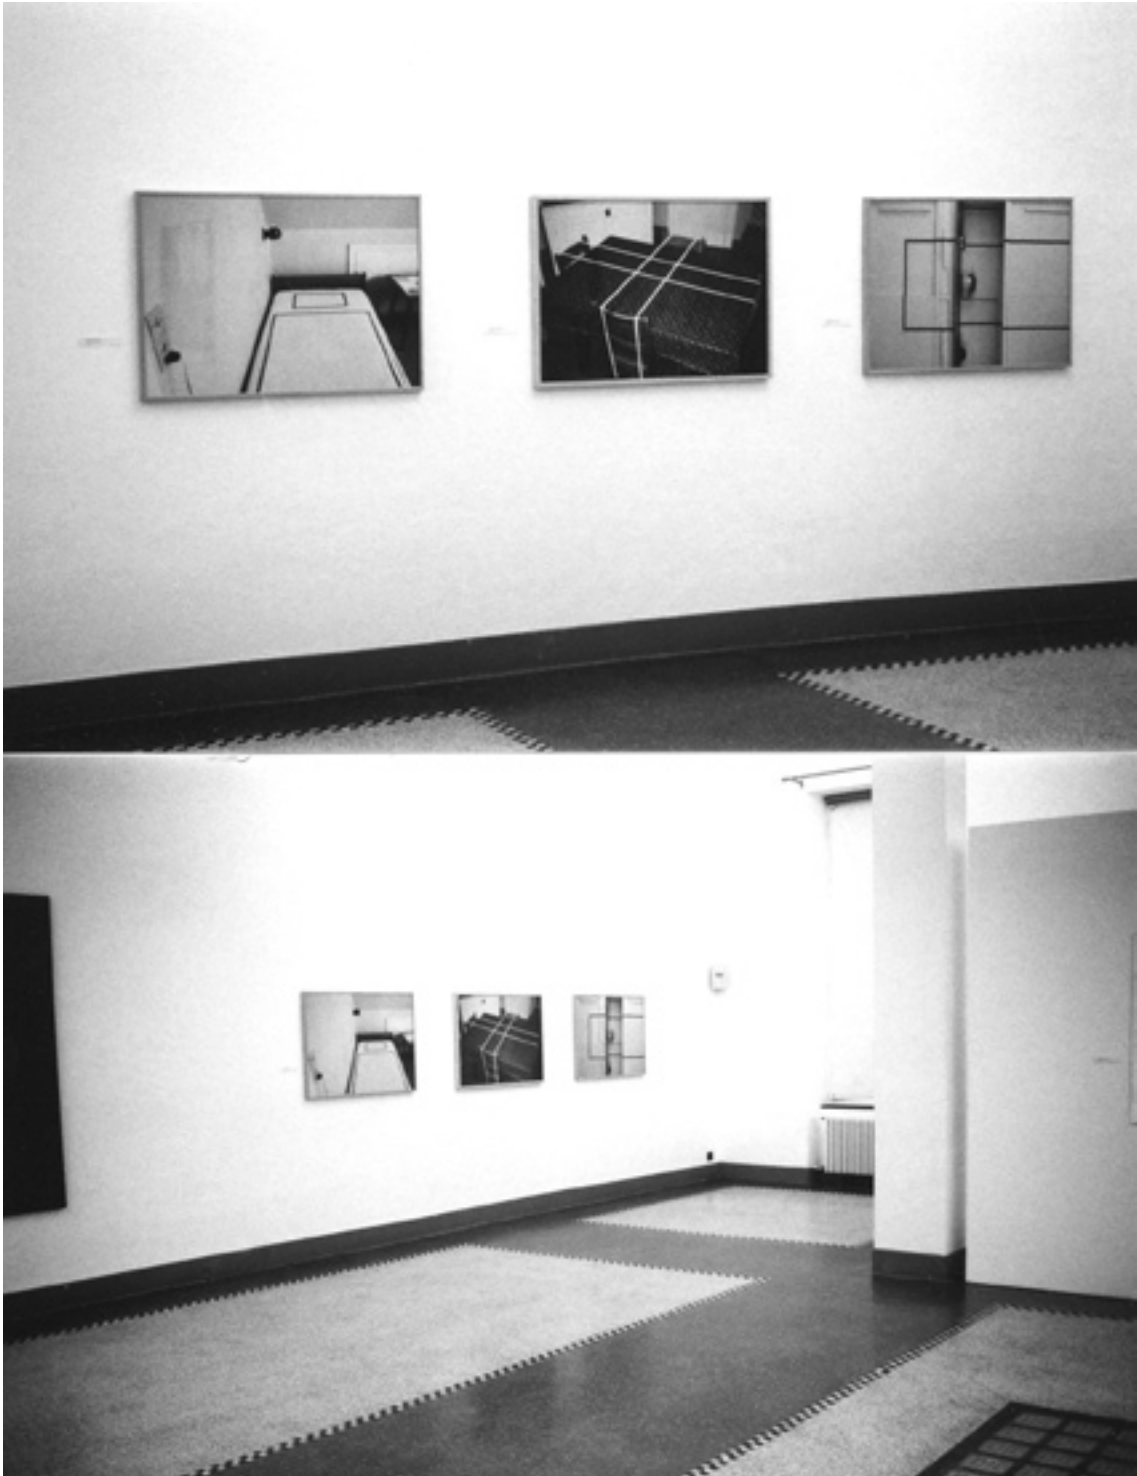

Jahresausstellung

Bündner Kunstmuseum, Chur, 1997

Photographies