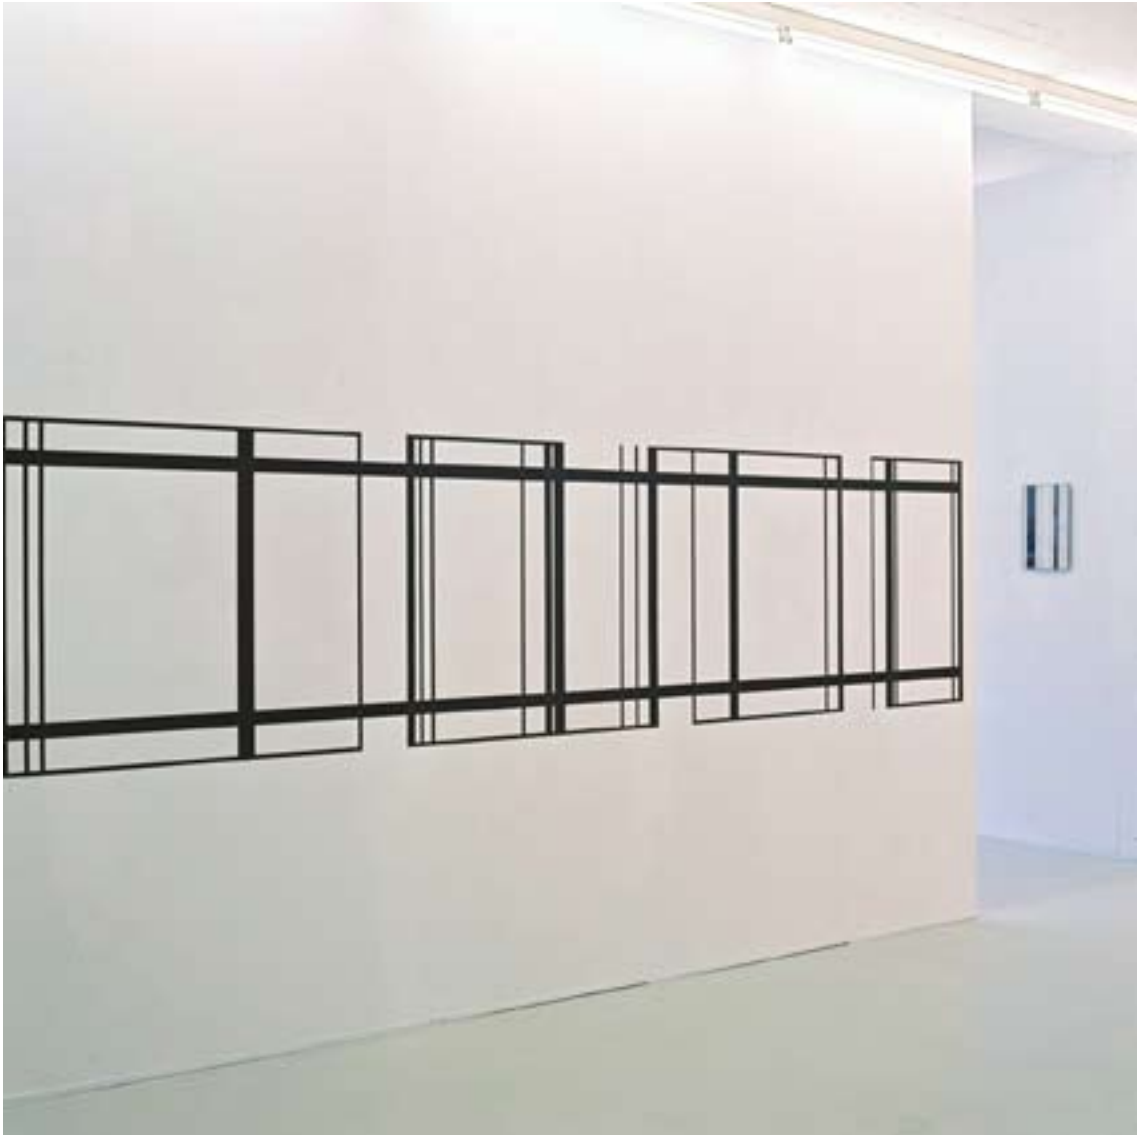

Gallery Numaga
Colombier, 2006
Wall drawing